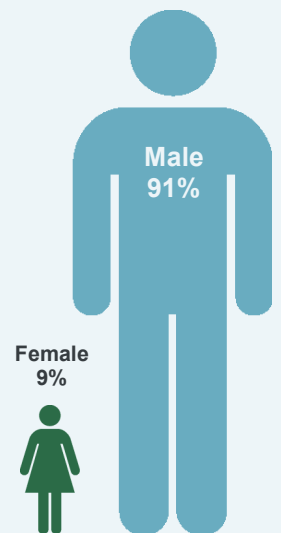

Characteristics of Parole Population

Gender