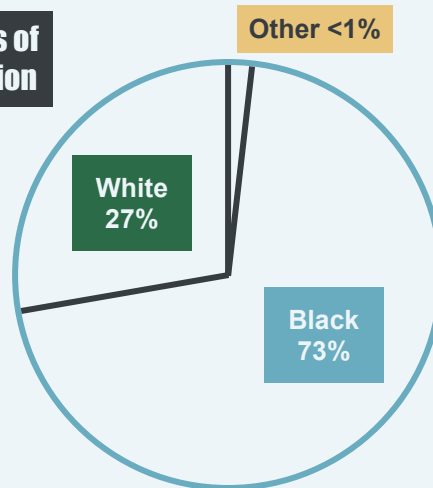

\$1.1B
 Dept of Public Safety & Correctional Services

Supervised Population in 2013 **92,800**

Community Supervision in Maryland

Compiled by
JUSTICE POLICY INSTITUTE

@JusticePolicy
 #MarylandMonth

\$106M
 Community Supervision

*2013 General Fund Budget

Total Cost*

Characteristics of Parole Population

Educational Attainment

Race/Ethnicity

Gender